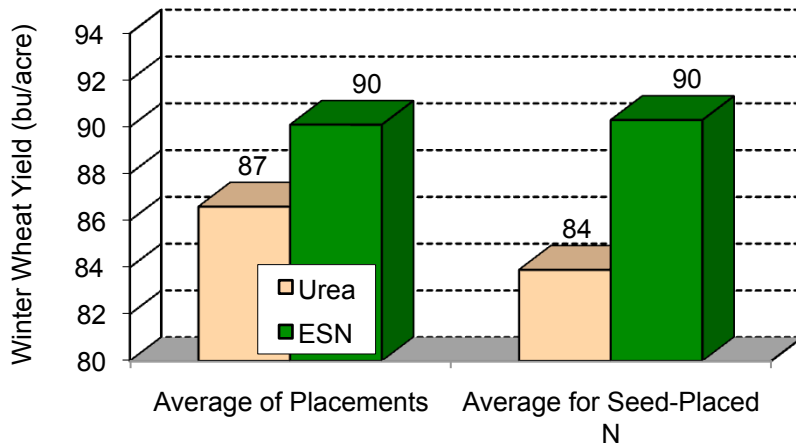

Controlled Release Fertilizer

A **smarter** source of nitrogen
A **smarter** way to grow

Facts From the Field

ESN Is the Smart Nitrogen for Winter Wheat in Western Canada

The value of using ESN on winter wheat at planting is shown repeatedly in Western Canada. ESN provides N for fall establishment while protecting the majority for crop use the following growing season. The result is higher yield, improved quality, fewer field passes and improved profitability!

- Seed Placed (Single Shoot) ESN increased yield 7 bu/acre.
- At $5.00/bu for wheat, profit increase from ESN is $19/acre over straight urea.
- A wheat price of $7.00/bu, profit is even greater ($35/acre).
- Eliminating spring fertilizer application and reduced spring work load provide even more returns.

ESN Increases Winter Wheat Yields and Profits

Average of nine site years and rates (30, 60, 90, & 120 lbs N/acre)

The "Four R's" of Nutrient Management! ESN is the only nitrogen source that guards against all forms of nitrogen losses, providing you with a return on investment through increased nitrogen efficiency.